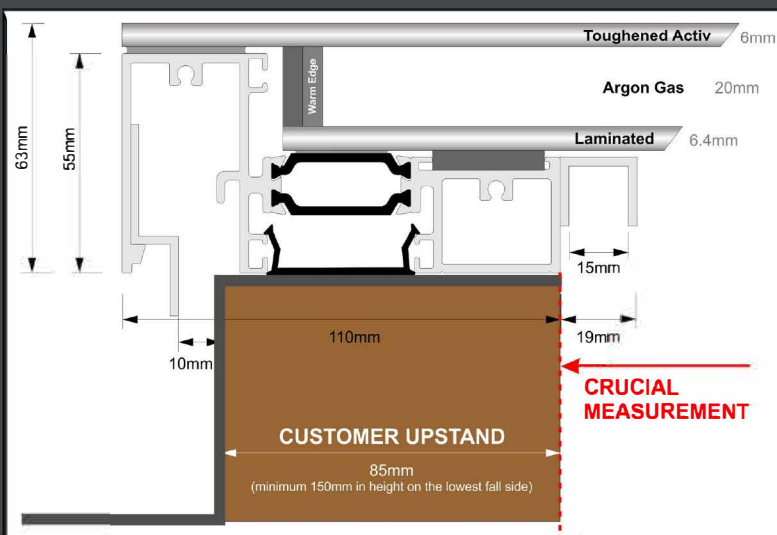

**Shatterproof,
laminated glass as
standard**

Providing safety, security, noise
reduction and 98% reduction in UV
rays which prevents sun bleaching.

Available in:

- Grey (RAL7 016)

- Black (RAL 9005)

- Dual Colour (White inside - at no extra cost)