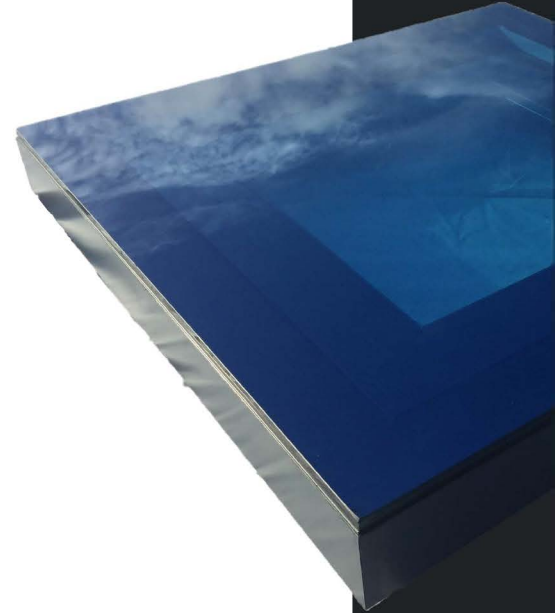

Premier 'EDGE'

contemporary elegance

To help you finish the job,
our stock roofs are in stock
and ready to go.

Stock flat rooflights from only £753*

Flat Rooflight Stock Range

| | | |
|--|--------------|----------------|
|  | 1000 x 1000 | £753 plus VAT |
|  | 700 x 1500 | £753 plus VAT |
|  | 1000 x 1500 | £953 plus VAT |
|  | 1000 x 2000 | £1178 plus VAT |
|  | 1000 x 2500 | £1705 plus VAT |
|  | 1500 x 2000 | £2015 plus VAT |
|  | 1000 x 3000* | £2015 plus VAT |

*Limited stock

**Shatterproof,
laminated glass as
standard**

Providing safety, security, noise
reduction and 98% reduction in UV
rays which prevents sun bleaching.

Available in:

- Grey (RAL7 016)

- Black (RAL 9005)