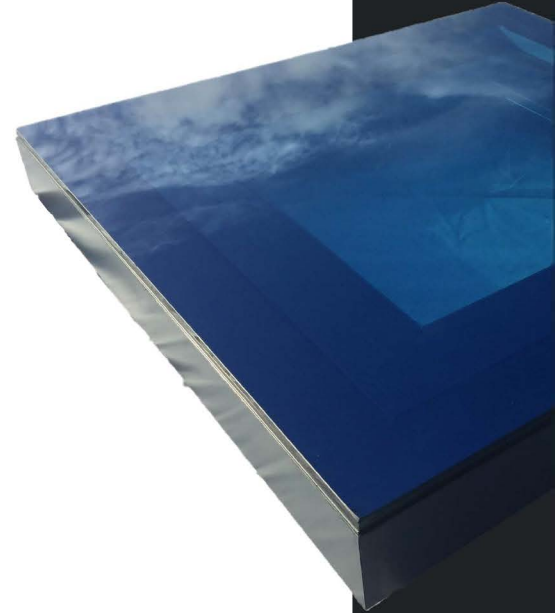

# Premier 'EDGE'

contemporary elegance

To help you finish the job,  
our stock roofs are in stock  
and ready to go.

\*Limited stock

**Shatterproof,  
laminated glass as  
standard**

Providing safety, security, noise  
reduction and 98% reduction in UV  
rays which prevents sun bleaching.

Available in:

- Grey (RAL7 016)