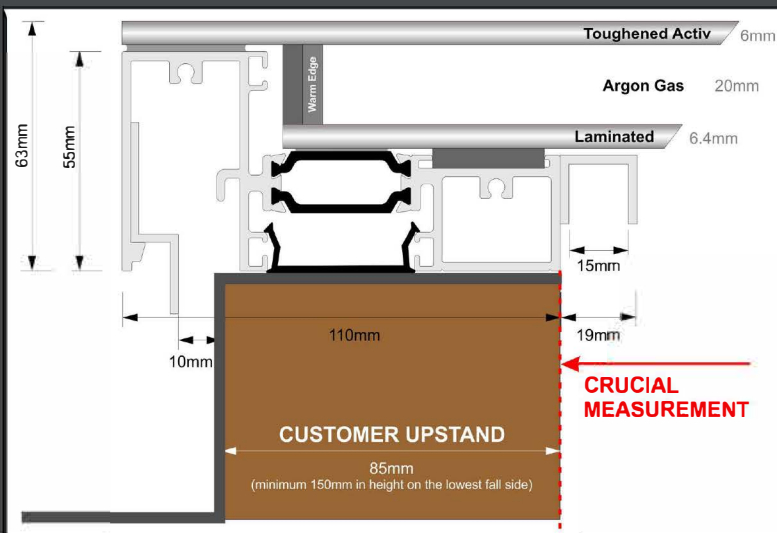

**Shatterproof,
laminated glass as
standard**

Providing safety, security, noise
reduction and 98% reduction in UV
rays which prevents sun bleaching.

Available in:

- Grey (RAL7 016)

- Black (RAL 9005)

- Dual Colour (White inside - at no extra cost)