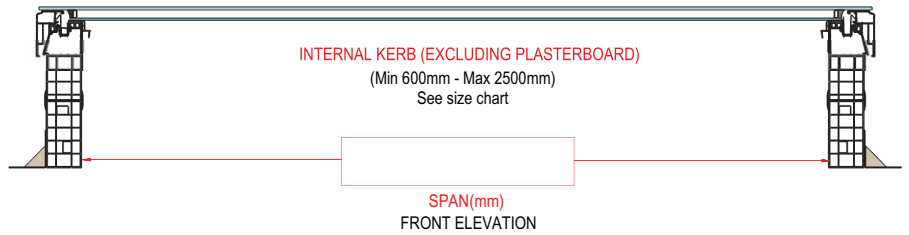

ORDER FORM

1. ☐ **ORDER** e:sales@premierframes.co.uk
   ☐ **QUOTE** e:sales@premierframes.co.uk
   ☐ New Build   ☐ Existing flat roof

Fill in the dimensions in the boxes below.

- Please note all dimensions are to internal face of 70 mm kerb (exclude plasterboard).
- Measurement size of kerb height needs to be minimal 150mm (internal aperture).
- Slope / width is always the smallest size.

PLAN VIEW

ACCOUNT No.

Company Name .....

Order Number .....

JOB REFERENCE .....

Company Contact .....

Telephone No. ....

Email .....

Delivery Address .....

.....

.....

POSTCODE .....

Delivery Date Req .....

Quotation Ref .....

STOCK SIZES - BLACK ONLY	
600mm x 600mm – Clear Glass	☐
1000mm x 1000mm – Clear Glass	☐
1000mm x 1500mm – Clear Glass	☐
1000mm x 2000mm – Clear Glass	☐
1200mm x 1200mm – Clear Glass	☐

ROOF SPECIFICATION

COLOUR: RAL9005 - 60% Black ☐   RAL9003 - 80% White ☐   RAL7016 - 30% Grey ☐   Bespoke RAL: .....

GLOSS %: .....

PITCH: 4° ☒

CONSERVAGLASS OPTIONS: Standard, 26mm or 28mm (glass size dependent of skylight size)   Clear ☐   Blue ☐

OPTIONAL KERB: Yes ☐   No ☐

CUSTOMER NOTE: Please carefully read the Ultrasky Flat Skylight installation guide before filling in order details.

The minimum distance between flat skylights is 400mm

Glass Specification: The glass is either 26mm or 28mm depending on the size of the flat skylight. See price list for details. Available in Clear and Blue glass options.
Outer Layer - 6mm Toughened Opti Neutral/ 16mm Argon filled cavity with warm edge spacer
Inner Layer - 4mm or 6mm (size dependent) high performance, Low E, toughened.

Glass U-value: 1.0

DISCLAIMER

The builder/installer is responsible for providing / checking structural deck. Building Regulation applications MAY be needed depending upon application. In certain commercial applications, restrictions in the use of the product may apply. **Not suitable to walk on the glass.**

Contact 01200 452918 for guidance.