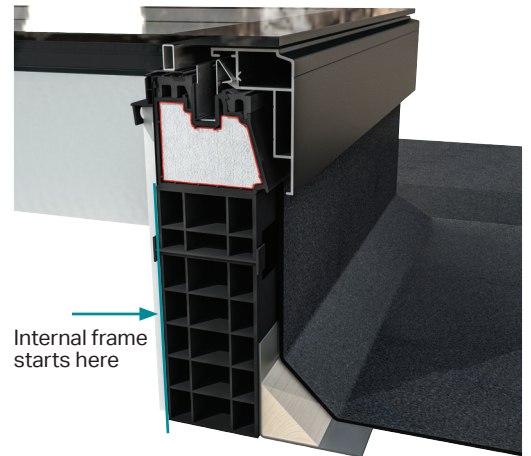

Job No.:3598

Please sign and return to
sales@premierframes.co.uk

SIGNED .....

DATE .....

Note: Upon placement of your Ultrasky Flat Skylight order, no drawing confirmation will be sent so please ensure information provided is accurate.