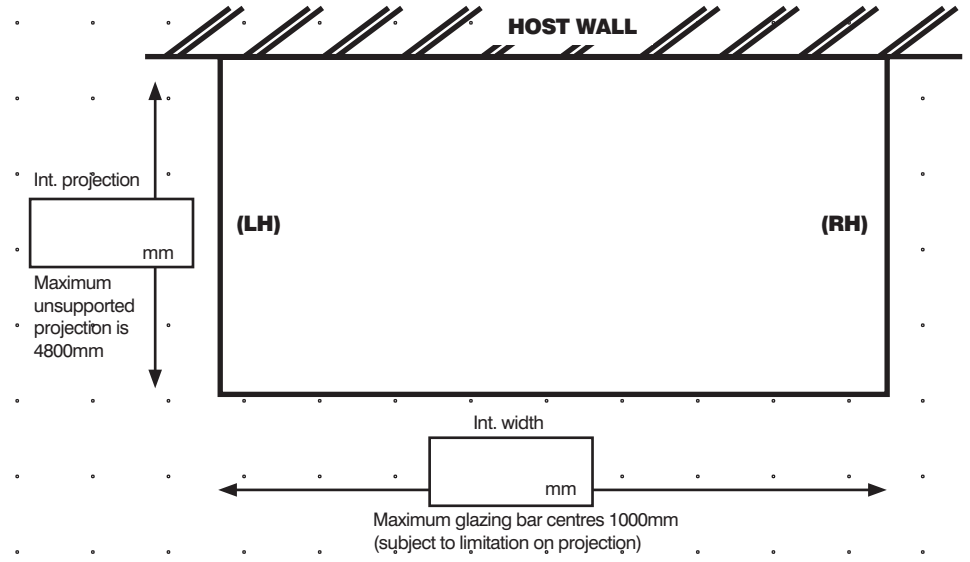

# Classic Low Pitch Roof Order Form

All dimensions to be **INTERNAL FRAME SIZE**, showing desired bar centres

**Roof site inspection**  
Pose code  
Frame thickness

**Abutment bars**  
Please indicate wall side details.