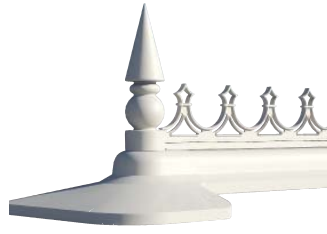

## PVCu crestings & finials

Crestings and finials are the decorative fittings that run along the top of your conservatory roof. Choose from crestings and finials to suit all tastes, to add shape and style to your conservatory.

[www.ultraframe.co.uk](http://www.ultraframe.co.uk)

**Classic**roof<sup>TM</sup>  
By Ultraframe

Classic Finial,  
Baroque Cresting

Coronet Finial,  
Tudor Cresting

Pikestaff Finial,  
Renaissance Cresting

Classic Finial,  
Classic Cresting

Sceptre Finial,  
Elizabethan Cresting

Ball Finial,  
Low Profile Cresting

Low Profile Ridge /  
Cresting