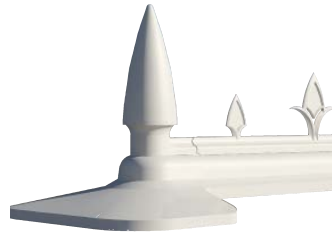

Pikestaff Finial,
Renaissance Cresting