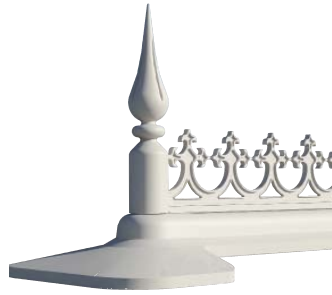

Classic Finial,
Baroque Cresting